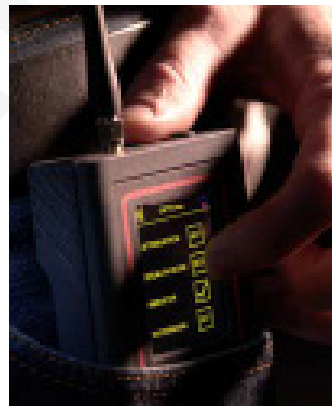

YORKIE

CONTRABAND PHONE DETECTOR

DETECTS ACTIVE CELL PHONES (INCLUDING STANDBY MODE*) UP TO 150 FEET AWAY

ULTRA-SENSITIVE CONTRABAND DETECTOR THAT FITS IN YOUR POCKET

USER ADJUSTABLE THRESHOLDS AND ATTENUATION FOR ANY RF ENVIRONMENT

DESIGNED AND MANUFACTURED ENTIRELY IN THE USA

Supports multiple bands from many countries in one unit

Adjustable attenuation & thresh-old for any RF environment

Stealth mode for covert cell phone detection from your pocket

Included dock for charging & 24-7 desktop cell phone monitoring

THE MOST SENSITIVE, COVERT CELL PHONE DETECTOR AVAILABLE

YORKIE

CONTRABAND PHONE DETECTOR

FREQUENCY RANGE

600-3800 MHz (includes all cellular devices as well as GPS trackers)