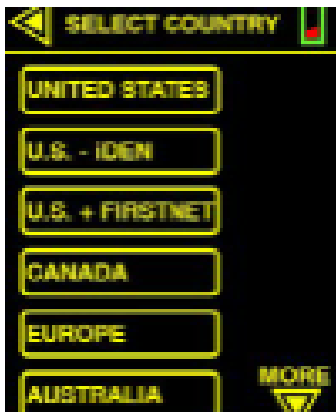

YORKIE

CONTRABAND PHONE DETECTOR

DETECTS ACTIVE CELL PHONES (INCLUDING STANDBY MODE*) UP TO 150 FEET AWAY

ULTRA-SENSITIVE CONTRABAND DETECTOR THAT FITS IN YOUR POCKET

USER ADJUSTABLE THRESHOLDS AND ATTENUATION FOR ANY RF ENVIRONMENT

DESIGNED AND MANUFACTURED ENTIRELY IN THE USA

Supports multiple bands from many countries in one unit

Adjustable attenuation & thresh-old for any RF environment

Stealth mode for covert cell phone detection from your pocket