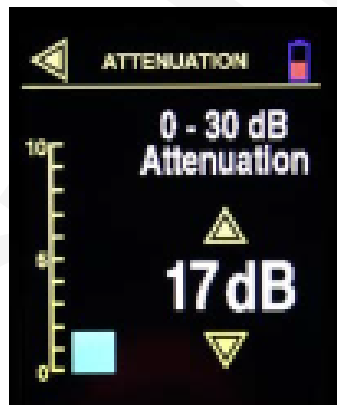

Adjustable attenuation & thresh-old for any RF environment