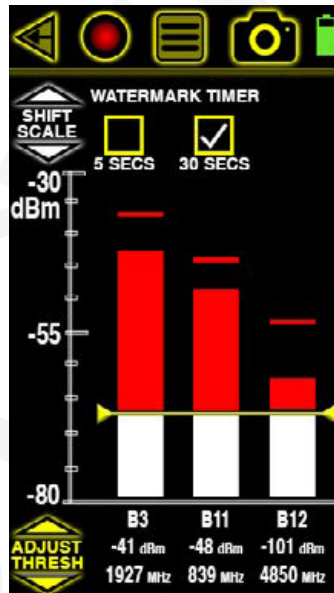

## WIRELESS INTRUSION DETECTOR

COMPREHENSIVE CW +  
DEMODULATED WIRELESS DEVICE  
OVERVIEW

EMBEDDED TOUCHSCREEN FOR  
QUICK NAVIGATION + INTUITIVE  
ALERTS

SENSITIVE DIRECTION FINDING OF  
ALL NEARBY CELLULAR, WI-FI, BT +  
BLE ACTIVITY

THRESHOLDS, FREQ ANALYSIS &  
WHITELISTING FOR ADVANCED  
TSCM FIELD STUDIES

**Direction Finding**  
Dedicated direction finding  
hardware and software to  
locate rogue & hidden devices

**Cellular Surveys**  
Scan all unauthorized wireless  
PEDs (Personal Electronic  
Devices) including cellular  
devices, lock onto strongest  
signals and then view from  
strongest to weakest

**Wi-Fi, BT + BLE SURVEYS**  
Bluetooth / BLE + 2.4 / 5  
GHz Wi-Fi AP discovery,  
measurement and direction  
finding

**Frequency Analyzer**  
Measure frequency response  
over time to identify rogue  
wireless energy sources

**CHARGING** 5 hours (from empty)

**BATTERY RUNTIME** 6 hours (typical use)

**DISPLAY & CONTROL** 272 x 480 backlit color TFT with a resistive touch screen

**UNIT DIMENSIONS** 7" x 4.5" x 2"

**DOCK DIMENSIONS** 6" x 4" x 3"