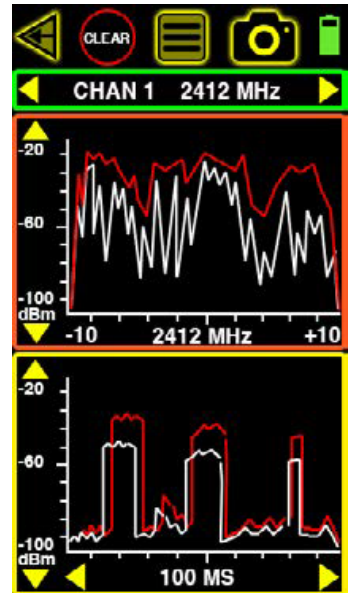

## WIRELESS INTRUSION DETECTOR

COMPREHENSIVE CW +  
DEMODULATED WIRELESS DEVICE  
OVERVIEW

EMBEDDED TOUCHSCREEN FOR  
QUICK NAVIGATION + INTUITIVE  
ALERTS

SENSITIVE DIRECTION FINDING OF  
ALL NEARBY CELLULAR, WI-FI, BT +  
BLE ACTIVITY

THRESHOLDS, FREQ ANALYSIS &  
WHITELISTING FOR ADVANCED  
TSCM FIELD STUDIES

**Direction Finding**  
Dedicated direction finding  
hardware and software to  
locate rogue & hidden devices

**Cellular Surveys**  
Scan all unauthorized wireless  
PEDs (Personal Electronic  
Devices) including cellular  
devices, lock onto strongest  
signals and then view from  
strongest to weakest

**Wi-Fi, BT + BLE SURVEYS**  
Bluetooth / BLE + 2.4 / 5  
GHz Wi-Fi AP discovery,  
measurement and direction  
finding

**Frequency Analyzer**  
Measure frequency response  
over time to identify rogue  
wireless energy sources