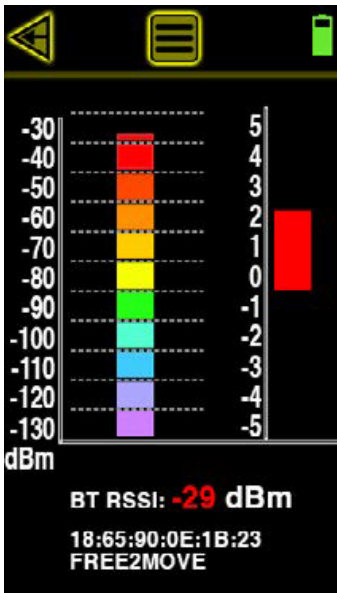

## WIRELESS INTRUSION DETECTOR

COMPREHENSIVE CW +  
DEMODULATED WIRELESS DEVICE  
OVERVIEW

EMBEDDED TOUCHSCREEN FOR  
QUICK NAVIGATION + INTUITIVE  
ALERTS

SENSITIVE DIRECTION FINDING OF  
ALL NEARBY CELLULAR, WI-FI, BT +  
BLE ACTIVITY

THRESHOLDS, FREQ ANALYSIS &  
WHITELISTING FOR ADVANCED  
TSCM FIELD STUDIES

**Direction Finding**  
Dedicated direction finding  
hardware and software to  
locate rogue & hidden devices

**Cellular Surveys**  
Scan all unauthorized wireless  
PEDs (Personal Electronic  
Devices) including cellular  
devices, lock onto strongest  
signals and then view from  
strongest to weakest

**Wi-Fi, BT + BLE SURVEYS**  
Bluetooth / BLE + 2.4 / 5  
GHz Wi-Fi AP discovery,  
measurement and direction  
finding

**Frequency Analyzer**  
Measure frequency response  
over time to identify rogue  
wireless energy sources